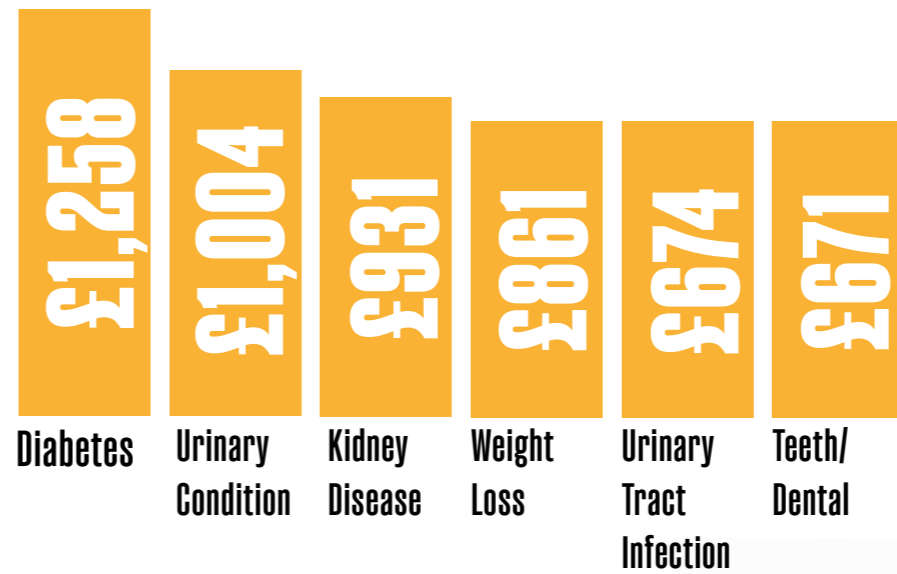

NUMBER OF CATS IN A HOUSEHOLD

COST OF CAT BY BREED

Domestic Shorthair/ Longhair: These are typically the most affordable, often ranging from £100 to £2000.

British Shorthair: You can expect to pay between £750 and £1000 for a British Shorthair.

In the UK, 11% of pet-owning households have both a cat and a dog (approximately 3.2 million households!)

Cats typically can live for around 18 years

There are 11.6m cats in the UK

51.8% of these are classed as senior (over 7 years of age).

WHERE DO CATS LIVE?

VET COSTS

1% are kittens that haven't gone outside yet but will do

As cats get older, they are more likely to develop dental disease due to wear and tear of their teeth throughout life.