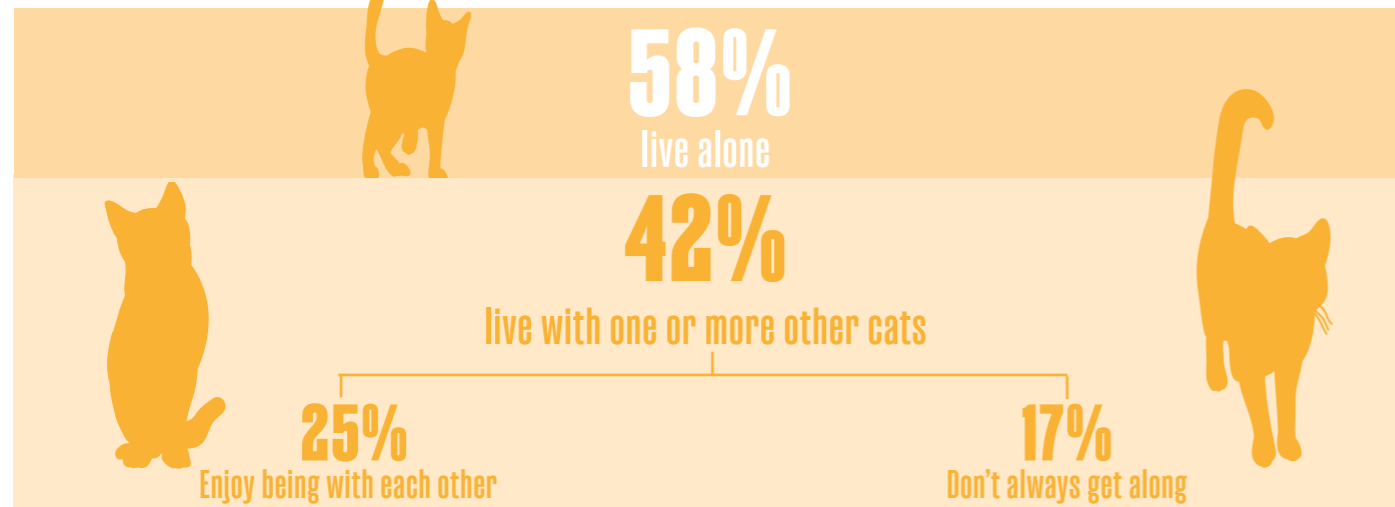

Bestpets
Specialist

CAT Essentials Category Insights

September
2025

LIFESPAN OF A CAT

KITTEN
0-1 YEARS

ADULT
1-7 YEARS

SENIOR
7-11 YEARS

SENIOR
11+ YEARS

NUMBER OF CATS IN A HOUSEHOLD