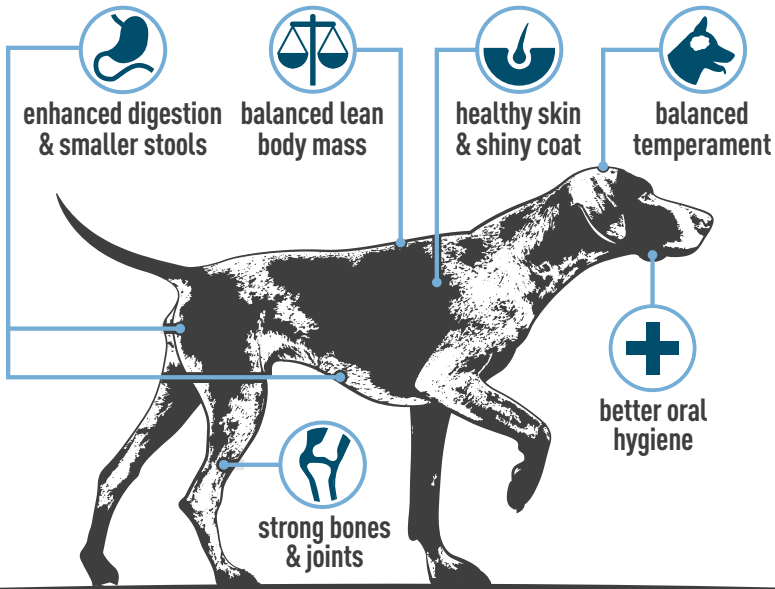

# COTSWOLD

PREMIUM **RAW** DOG FOOD

## Cotswold RAW complete meals contain all the building blocks for a natural and biologically appropriate raw diet.

Our easy to handle sausage and mince meals are made in the Cotswolds using fresh, seasonal ingredients and our aim is to deliver the convenience of a processed food with all the health benefits of a fresh and varied raw diet.

Packed full of all the essential proteins, vitamins, minerals, amino acids, antioxidants and natural enzymes required for a happy and healthy life.

Trade Only. Contact your Local Depot or RSDM for more information.

# BENEFITS OF FEEDING RAW

**Dogs and Cats are hunters. The structure of their teeth and jaws and the make up of their digestive system are all designed specifically to deal with natural prey.**

Biologically Appropriate Raw Food (BARF™) diets are based on fresh foods such as raw meat and bones, seasonal vegetables and natural supplements and are designed to replicate this ancestral diet.